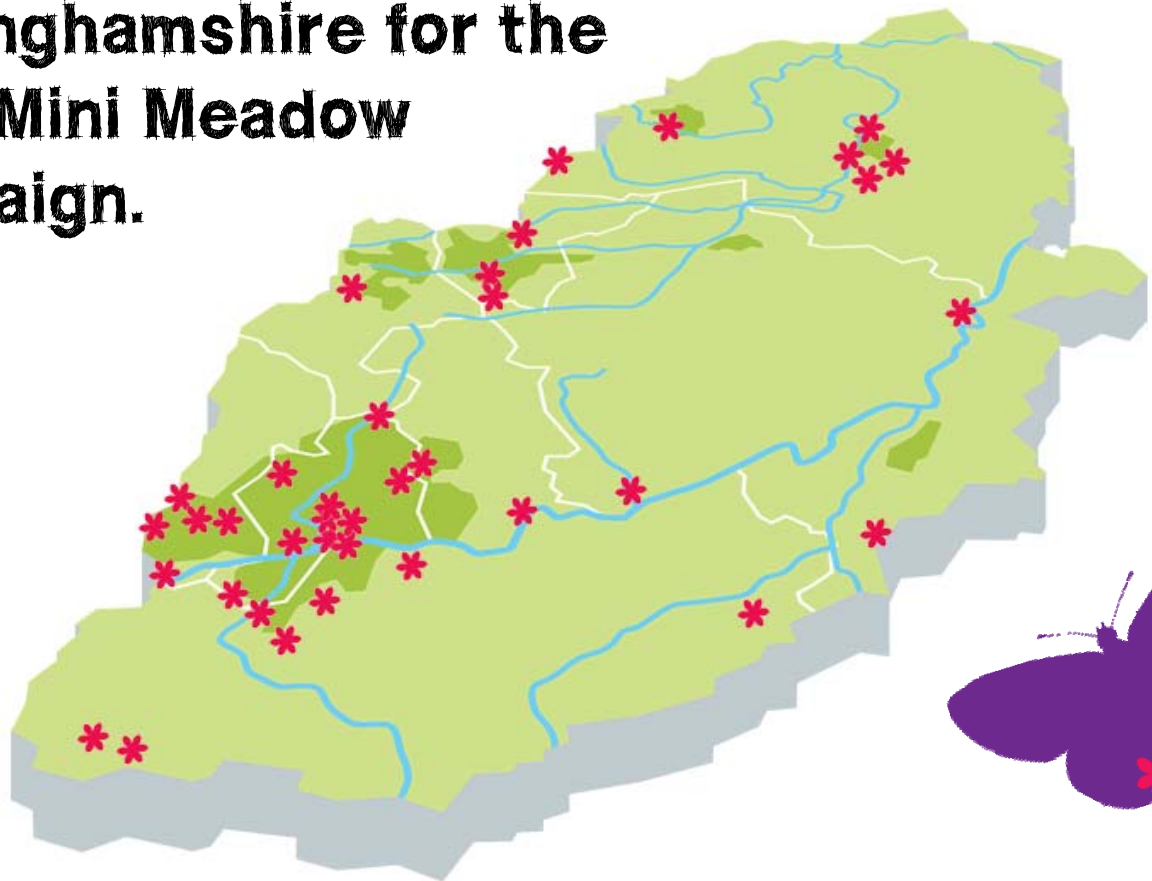

Mini Meadow Campaign

2010 map

This is our map of Nottinghamshire for the 2010 Mini Meadow campaign.

Each of the pink flowers represents a Mini Meadow, planted by a member of the public using our FREE wildflower seeds.

This is only a selection of the Meadows that were planted - in total we gave away 15,000 seed packs!

Visit www.nottinghamshirewildlife.org/campaigns to find out how to claim your 2011 pack.