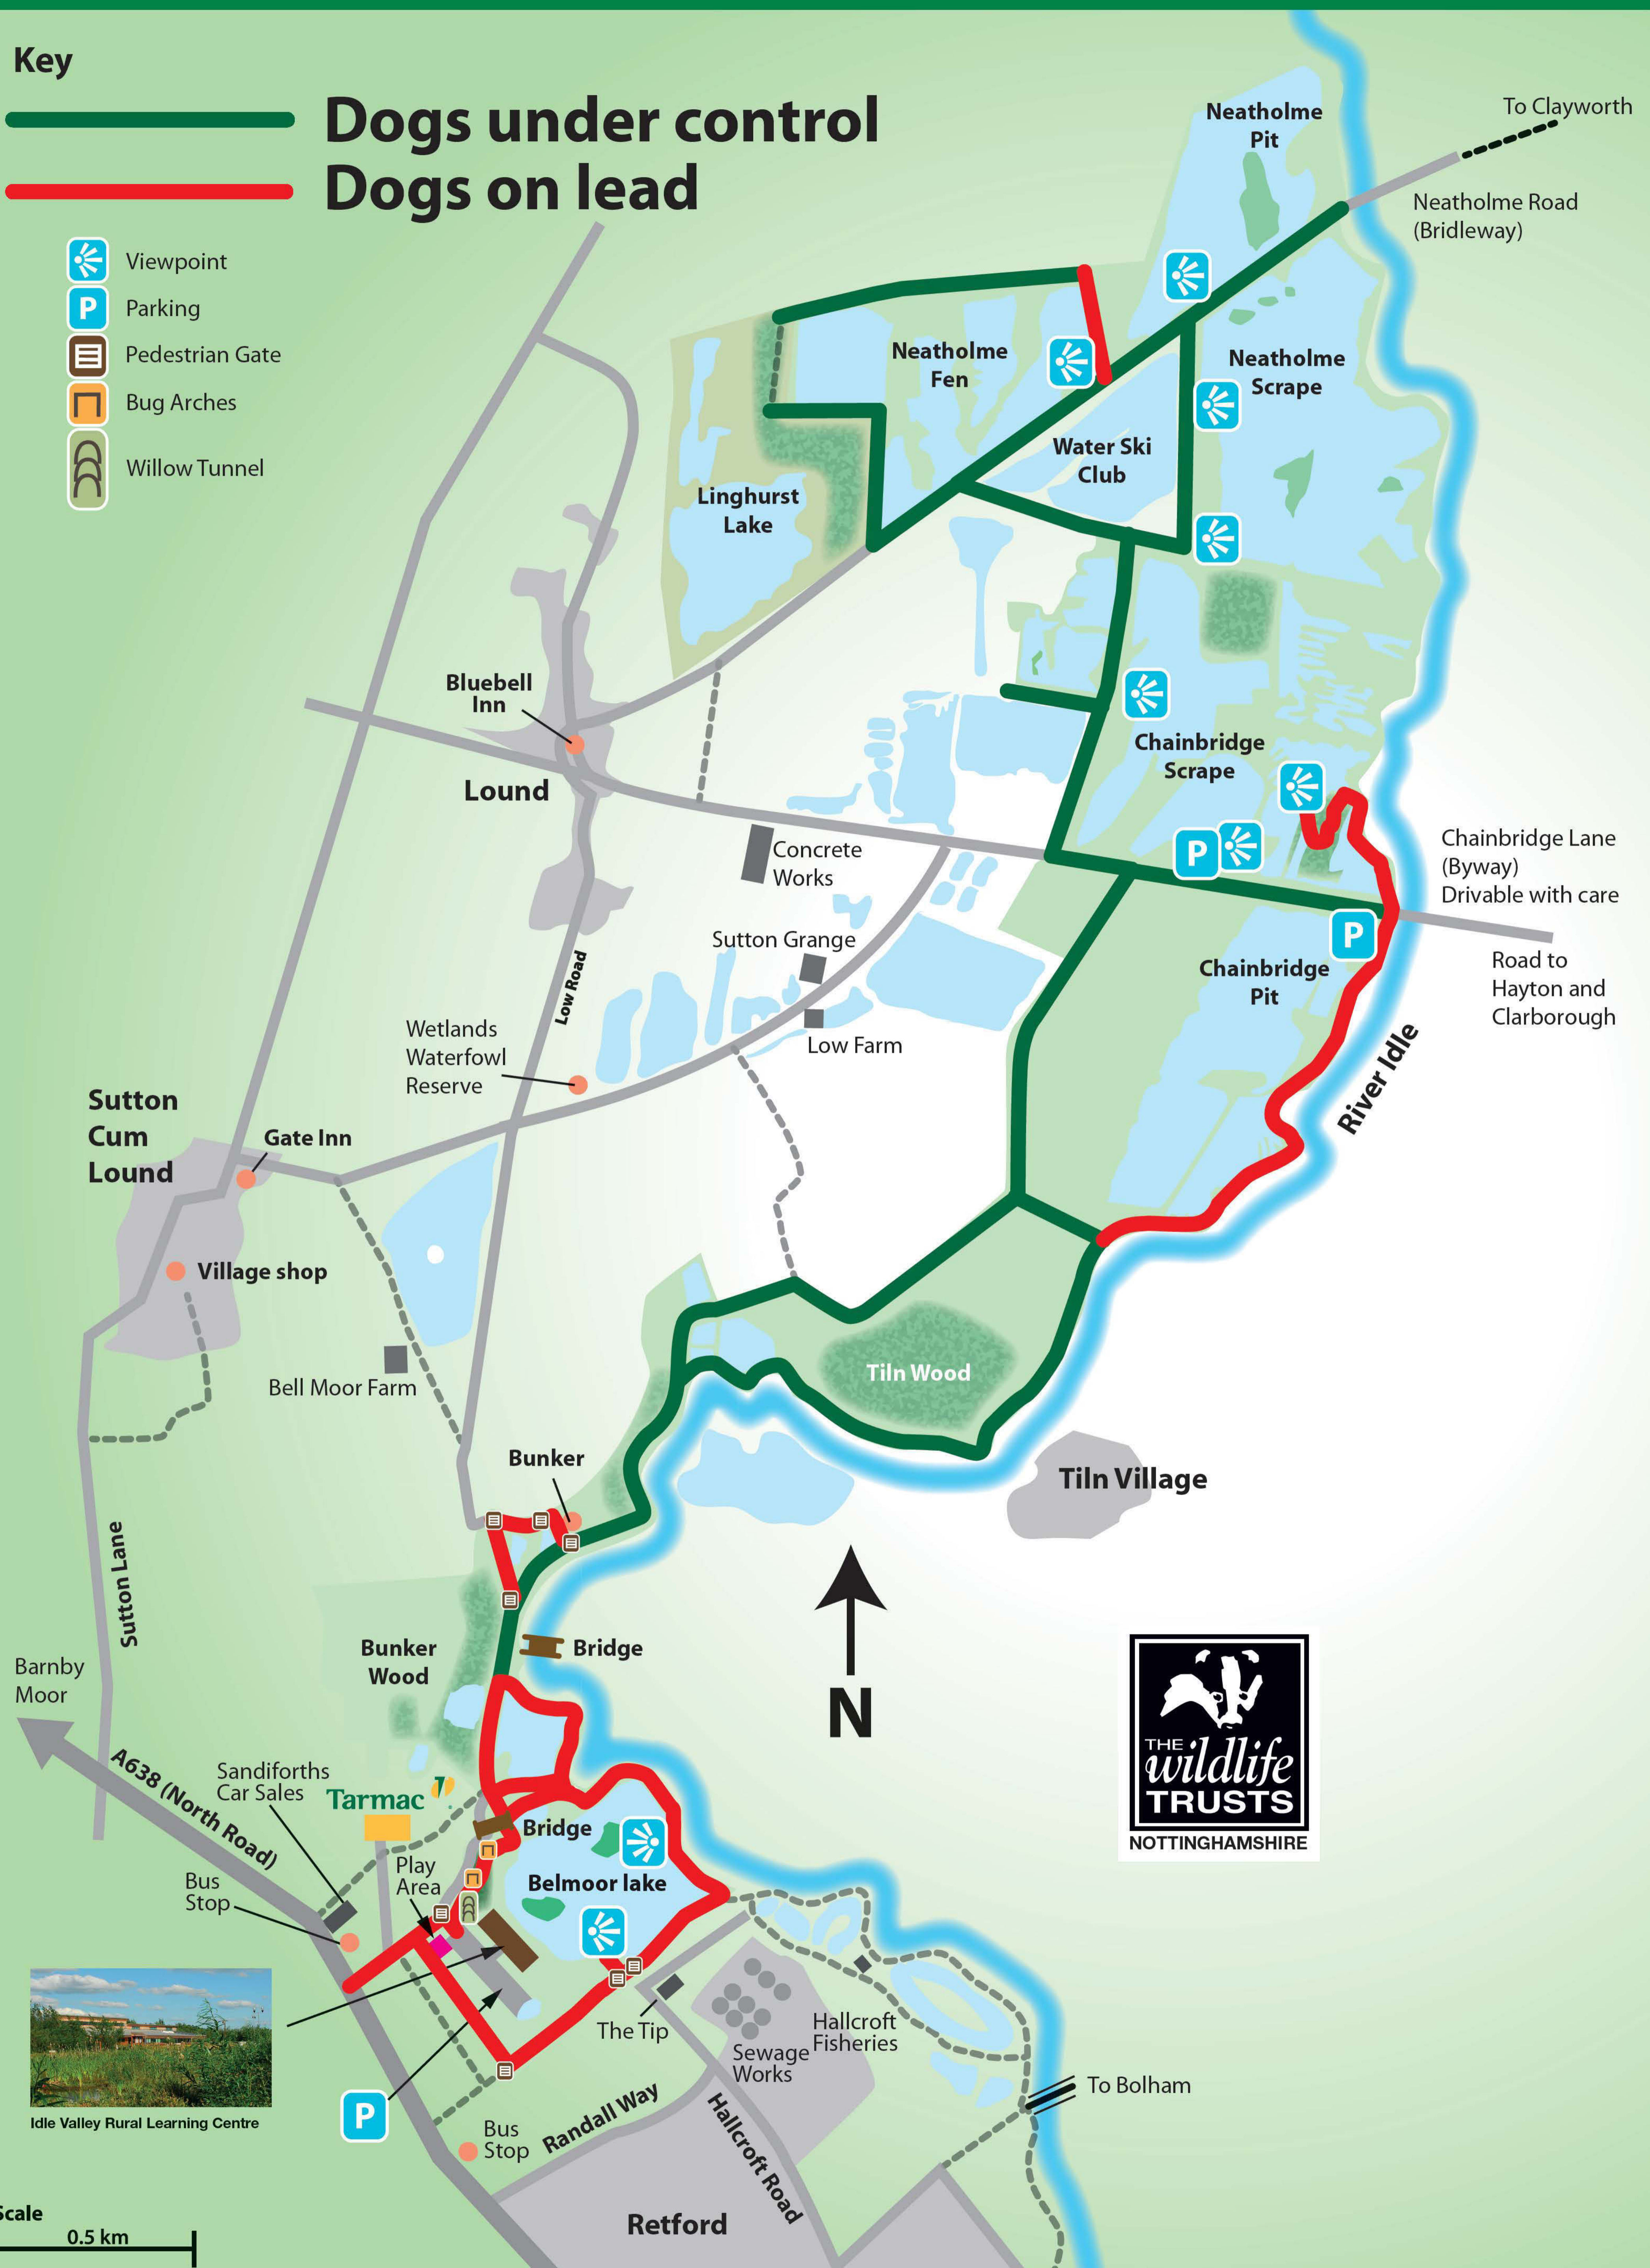

# Idle Valley Nature Reserve Dog Walking Areas

## Key

-  Dogs under control
-  Dogs on lead

-  Viewpoint
-  Parking
-  Pedestrian Gate
-  Bug Arches
-  Willow Tunnel

Scale  
0.5 km